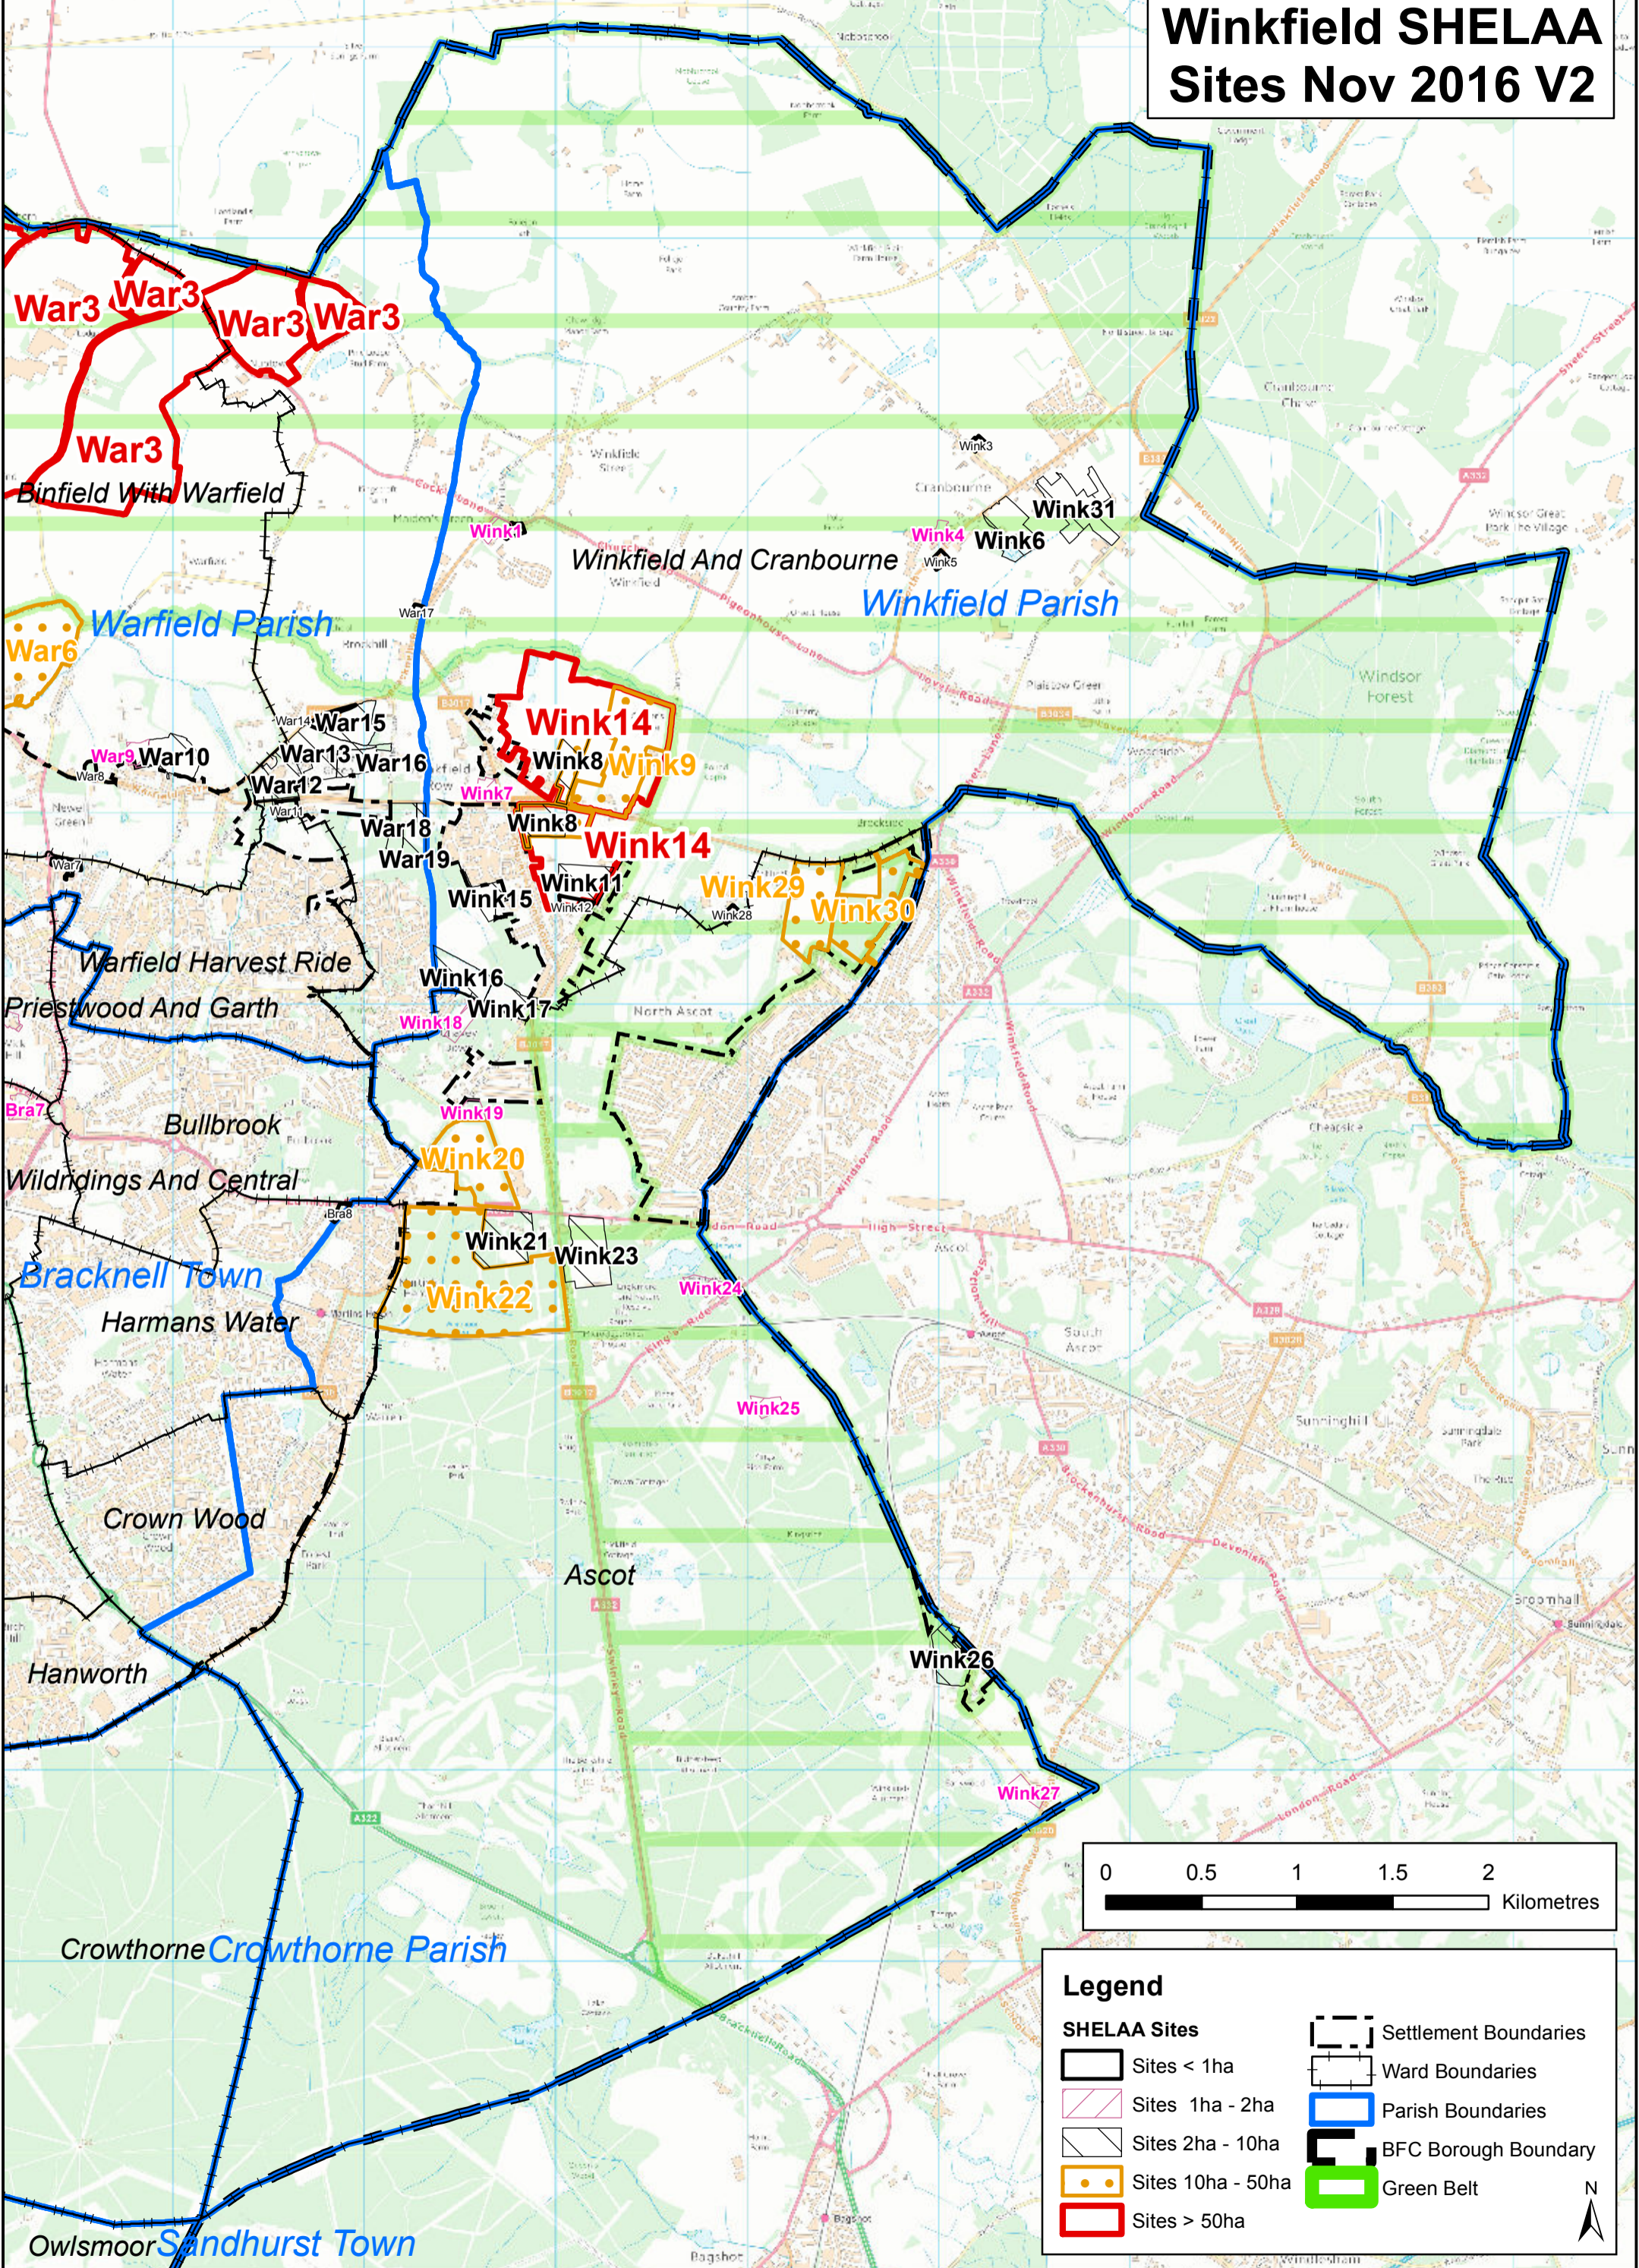

# Winkfield SHELAA Sites Nov 2016 V2

**Legend**

Sites < 1ha	Settlement Boundaries
Sites 1ha - 2ha	Ward Boundaries
Sites 2ha - 10ha	Parish Boundaries
Sites 10ha - 50ha	BFC Borough Boundary
Sites > 50ha	Green Belt